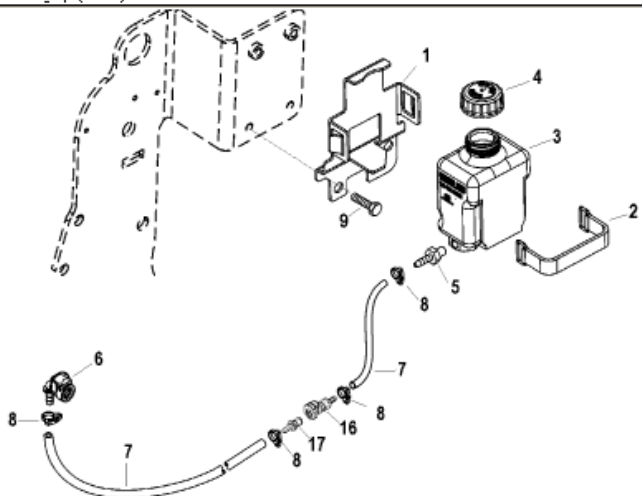

Parts List						
Ref	Class	Part	Description	Qty	Comment	Footnote
1		860065A	BRACKET KIT, Lube Monitor Rese	1	(Closed Cooling)	
2		808023T	STRAP, Reservoir Retainer	1		
3		806193A46	LUBE BOTTLE, Lube Monitor	1	(Closed Cooling)	
4	36	806727	CAP, Lube Reservoir	1		
5	22	808624	CONNECTOR, Lube Reservoir	1		
6	22	861163	QUICK CONNECTOR, (90 Degree)	1		
7	32	19409 71	HOSE, (54.00 Inches Bulk) (.25 Inc	1		
8	54	41582 5	CLAMP, Nylon, Hose	AR		
9	10	98261	SCREW, (.375-16 x .750)	2		
10		865175T	BRACKET, Lube Monitor Reservoir	1	(Standard Cooling)	
11		806193A47	RESERVOIR, Lube Monitor	1	(Standard Cooling)	
12	36	806727	CAP, Lube Reservoir	1		
13	22	85439001	CONNECTOR, Male, Lube Reservoir	1		
14	10	828552	SCREW, (.375-16 x .500)	1		
15	11	826709 8	NUT, (.250-20)	1		
16	22	865379	FITTING, Female	1		
17	22	865191	FITTING, Male	1		